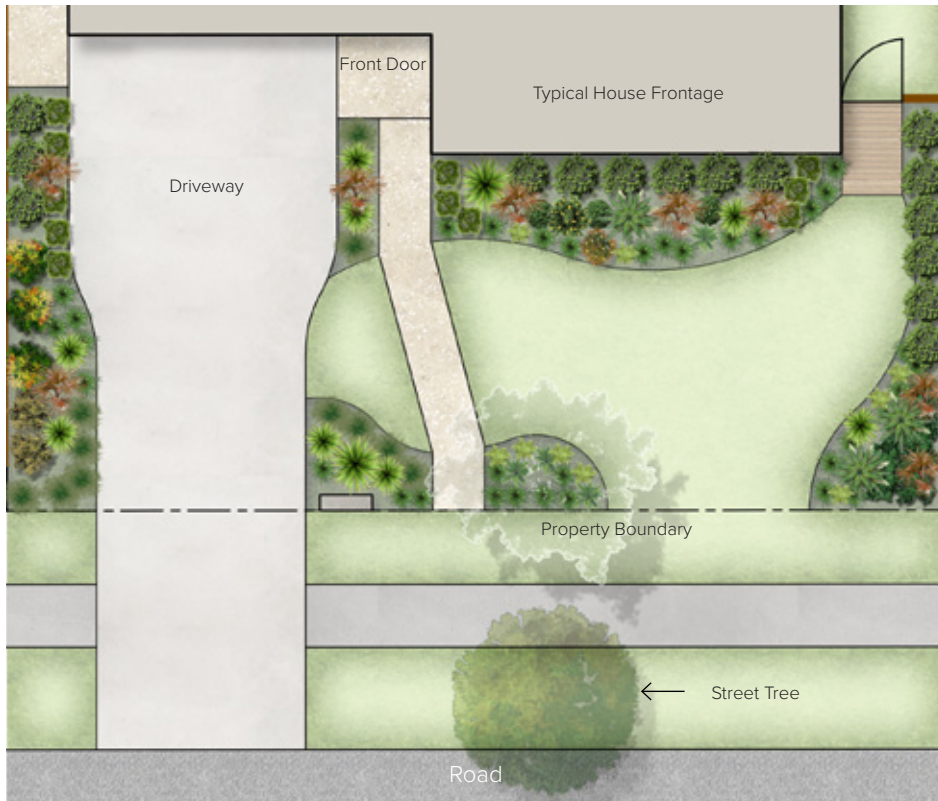

Formal Garden

PLAN

*(Design based on an 18m frontage)

LEGEND

Feature plant

Street tree
Not included

Groundcovers
Select up to 35

Shrubs
Select up to 20

Tree
Select 1

TURFING

A maximum of 50% of the front and secondary property boundaries (not including driveways, decks or paths) are to be turfed.

MINIMUM PLANTING STANDARDS

The following specifies the minimum planting standards per lot based on lot frontage widths. All trees shall be selected from the approved planting list only.

Lot Frontage (width)	Minimum planting standards per lot		
	Trees	Shrubs	Groundcovers
Up to 13.9m	1	16	24
14 – 15.9m	2	18	26
16 – 18.9m	2	20	35
> 19m	2	20	45
Minimum Plant Size (Pot Diameter [top])	1.5m high when planted	140mm pot	140mm pot

Layered Garden

PLAN

*(Design based on an 18m frontage)

TURFING

A maximum of 50% of the front and secondary property boundaries (not including driveways, decks or paths) are to be turfed.

MINIMUM PLANTING STANDARDS			
The following specifies the minimum planting standards per lot based on lot frontage widths. All trees shall be selected from the approved planting list only.			
Lot Frontage (width)	Minimum planting standards per lot		
	Trees	Shrubs	Groundcovers
Up to 13.9m	1	16	24
14 – 15.9m	2	18	26
16 – 18.9m	2	20	35
> 19m	2	20	45
Minimum Plant Size (Pot Diameter [top])	1.5m high when planted	140mm pot	140mm pot