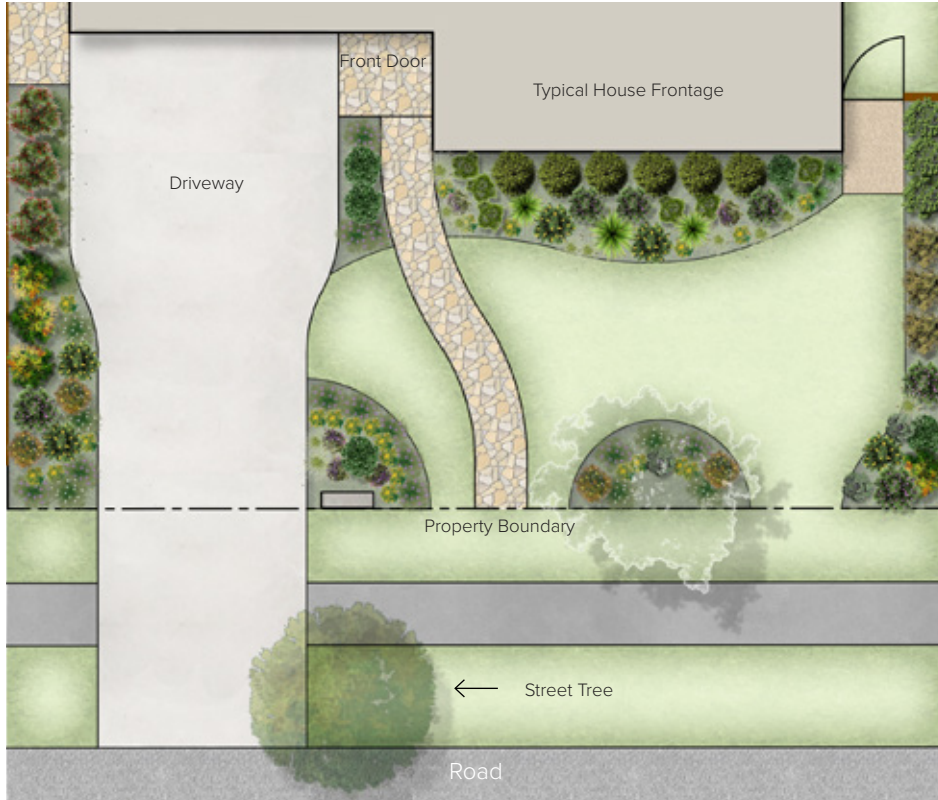

ELLENDALE BRISBANE

6.0 Front Garden *Landscaping Ideas*

Informal Garden

PLAN

*(Design based on an 18m frontage)

LEGEND

Feature plant

Street tree
Not included

The following specifies the minimum planting standards per lot based on lot frontage widths. All trees shall be selected from the approved planting list only.

Lot Frontage (width)	Minimum planting standards per lot		
	Trees	Shrubs	Groundcovers
Up to 13.9m	1	16	24
14 – 15.9m	2	18	26
16 – 18.9m	2	20	35
> 19m	2	20	45
Minimum Plant Size (Pot Diameter [top])	1.5m high when planted	140mm pot	140mm pot

Formal Garden

PLAN

*(Design based on an 18m frontage)

LEGEND

Feature plant

Street tree
Not included

Groundcovers
Select up to 35

Shrubs
Select up to 20